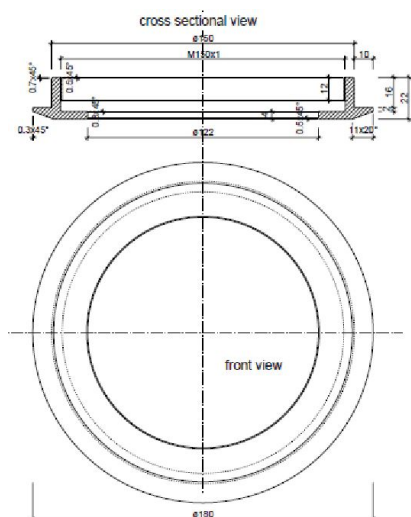

Attribute	Value
Lichtfarbe in Kelvin:	6000
Lumen:	2880
Weight:	1 Kg
Warranty:	60.00 Months

Additional Images

Accessories

Part No.	Name
115517	Synergy 21 LED Prometheus IP68 power supply V2
81394	Synergy 21 LED Prometheus IP68 Zubehör, befahrbare Glasscheibe mit
88251	Synergy 21 LED Prometheus IP68 Zubehör, Deck-Ring
148726	Synergy 21 - Waterproof connector 1:1
148727	Synergy 21 - Waterproof connector 1:2
148730	Synergy 21 - Waterproof connector box 3 ports
148729	Synergy 21 - Waterproof connector box 3 ports transparent
148728	Synergy 21 - Waterproof connector box 4 ports
87838	Synergy 21 LED Prometheus IP68 RGB-W add. cable 3m