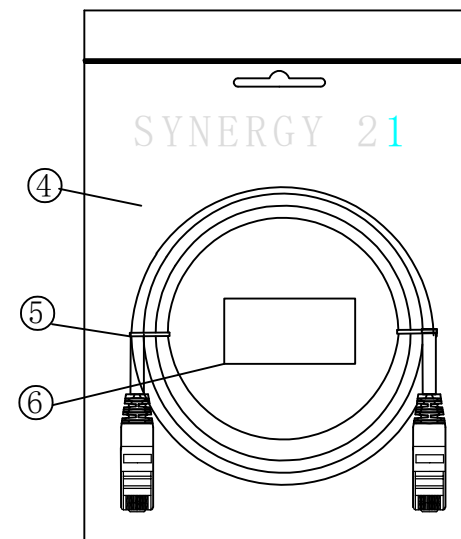

COLOR:BLUE PANTONE 647C		
ITEM	LENGTH/mm	PACKING
S215900	150±10	SYNERGY 21 A Bag
S216002	250±10	SYNERGY 21 A Bag
S216009	500±15	SYNERGY 21 A Bag
S216019	1000±30	SYNERGY 21 A Bag
S216029	1500±30	SYNERGY 21 A Bag
S216038	2000±30	SYNERGY 21 A Bag
S216048	3000±50	SYNERGY 21 A Bag
S216058	5000±200	SYNERGY 21 B Bag
S216068	7500±200	SYNERGY 21 B Bag
S216077	10000±200	SYNERGY 21 B Bag
S216086	15000±300	SYNERGY 21 C Bag
S216095	20000±300	SYNERGY 21 C Bag
S216104	25000±300	SYNERGY 21 C Bag
S216113	30000±300	SYNERGY 21 D Bag

COLOR:BLACK PANTONE BLACK 3C		
ITEM	LENGTH/mm	PACKING
S215907	150±10	SYNERGY 21 A Bag
S216001	250±10	SYNERGY 21 A Bag
S216008	500±15	SYNERGY 21 A Bag
S216018	1000±30	SYNERGY 21 A Bag
S216028	1500±30	SYNERGY 21 A Bag
S216037	2000±30	SYNERGY 21 A Bag
S216047	3000±50	SYNERGY 21 A Bag
S216057	5000±200	SYNERGY 21 B Bag
S216067	7500±200	SYNERGY 21 B Bag
S216076	10000±200	SYNERGY 21 B Bag
S216085	15000±300	SYNERGY 21 C Bag
S216094	20000±300	SYNERGY 21 C Bag
S216103	25000±300	SYNERGY 21 C Bag
S216112	30000±300	SYNERGY 21 D Bag

						SYNERGY 21						
						CUSTOMER NO.		ITEM NO.	SEE THE CHART			
						PRODUCT NAME	CAT. 6 S/FTP PATCH CORD	manufacture country:	CHINA	UNIT	MM	
						NEW	2015-01-20	A	DRAWNBY	CHECKBY	APPOBY	DATE
BY	CHK	REVISION RECORD MODIFICATIONS			DATE	REV.	SYNERGY 21	SYNERGY 21	SYNERGY 21	2015-01-20