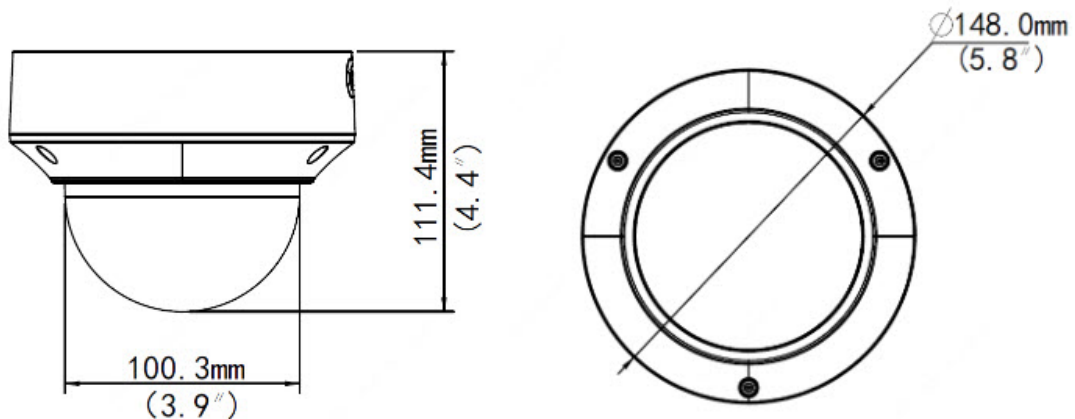

Highlights:

- **Optics**
 - 1/2.7", with light source
 - SmartIR, up to 50m (164 ft) IR distance
 - Up to 120 dB optical WDR (Wide Dynamic Range)
- **Compression**
 - Ultra 265, H.265, H.264, MJPEG
 - Triple streams
 - 2592*1944@20fps in main stream
 - ROI (Region of Interest)
- **Network**
 - ONVIF compliance
- **Setup**
 - DC12V or PoE power supply
 - Wide voltage range of $\pm 25\%$ in DC
 - Micro SD, up to 256 GB
 - Alarm 1 input and 1 output, audio 1 input and 1 output
 - IP67 ingress protection
 - IK10 vandal resistant

Key Features

Dimensions

Technical Details:

ALL-CAM2495v3-LVEFN					
Camera					
Sensor	1/2.7", 5.0 megapixel, progressive scan, CMOS				
Lens	2.7~13.5mm@F1.2, AF automatic focusing and motorized zoom lens				
Iris	Auto aperture				
DORI Distance	Lens (mm)	Detect (m)	Observe (m)	Recognize (m)	Identify (m)
	2.7	70.9(232.5ft)	28.4(93.0ft)	14.2(46.5ft)	7.1(23.3ft)
	13.5	247.5(812.0ft)	99.0(324.8ft)	49.5(162.4ft)	24.8(81.2ft)
Angle of View (H)	26.8°~93.1°				
Angle of View (V)	20.7°~66.0°				

Dimensions (Ø x H)	148.0 x 111.4mm (5.8" x 4.4")
Weight	0.93kg(2.05lb)
Working Environment	-30°C ~ 60°C (-22°F ~ 140°F), Humidity: 95% RH (non-condensing)
Storage Environment	-40°C ~ 70°C (-40°F ~ 158°F), Humidity: 95% RH (non-condensing)
Surge protection	6KV
Vandal Resistant	IK10
Ingress Protection	IP67