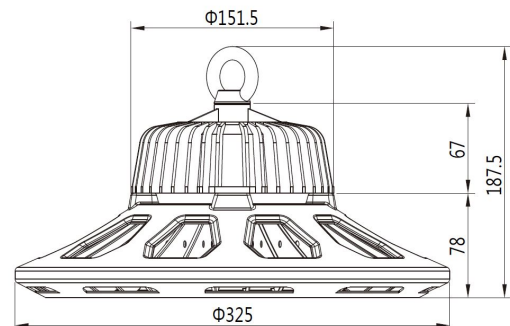

Zubehör

Art.-Nr.	Name
139691	Synergy 21 LED Spot Pendelleuchte UFO zub. Radar Kit M
142946	Synergy 21 LED Spot Pendelleuchte UFO zub. Wandhalterung für UFO size M Bügel lang
142945	Synergy 21 LED Spot Pendelleuchte UFO zub. Wandhalterung für UFO size M Bügel kurz
144401	Synergy 21 LED Spot Pendelleuchte UFO zub. Ballschutzkorb M
148950	Synergy 21 LED Spot Pendelleuchte UFO zub. Lampenschirm M
148726	Synergy 21 Outdoor Kabelverbinder IP68 1:1